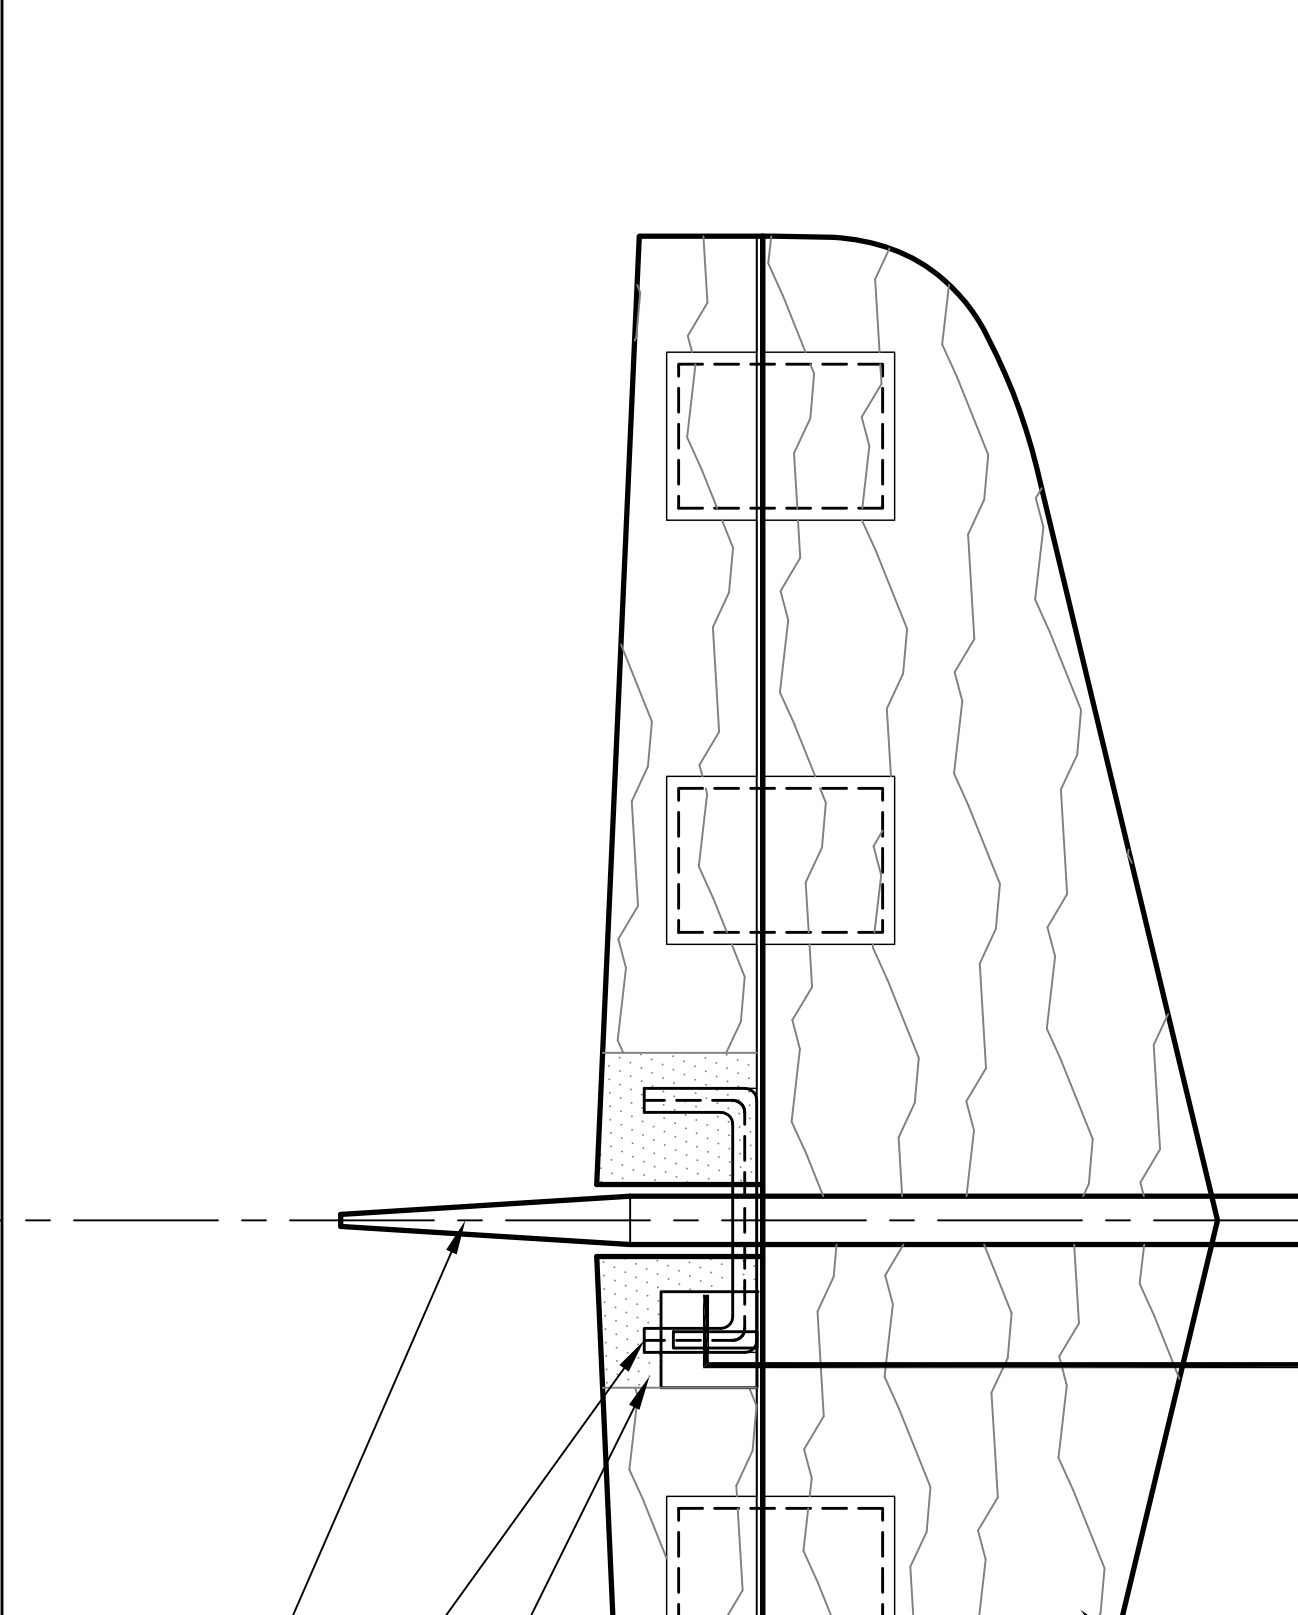

RACE # 12 N25VS - OUTRAGEOUS @ NELLIS AIR FORCE BASE

DOUGLASMAYER

OUTRAGEOUS

RACE # 12 N25VS - PILOT SCOTTY GRANDEMIRE circa 2003

SPORT SCALE RACER DESIGNED BY DOUGLAS MAYER

© COPYRIGHT 2018 BY DOUGLAS MAYER

PRINT DATE - 10/26/18

FUSELAGE = 23"

WING = 30-3/8"

STABILIZER = 10-1/4"

WING AREA = 143 SQ. IN.

STABILIZER AREA = 25 SQ. IN.

PLANS - DOUGLASMAYER55@GMAIL.COM

PRINT PAPER SIZE 30" X 42"

INCHES 0 1 2 3 4 5 6