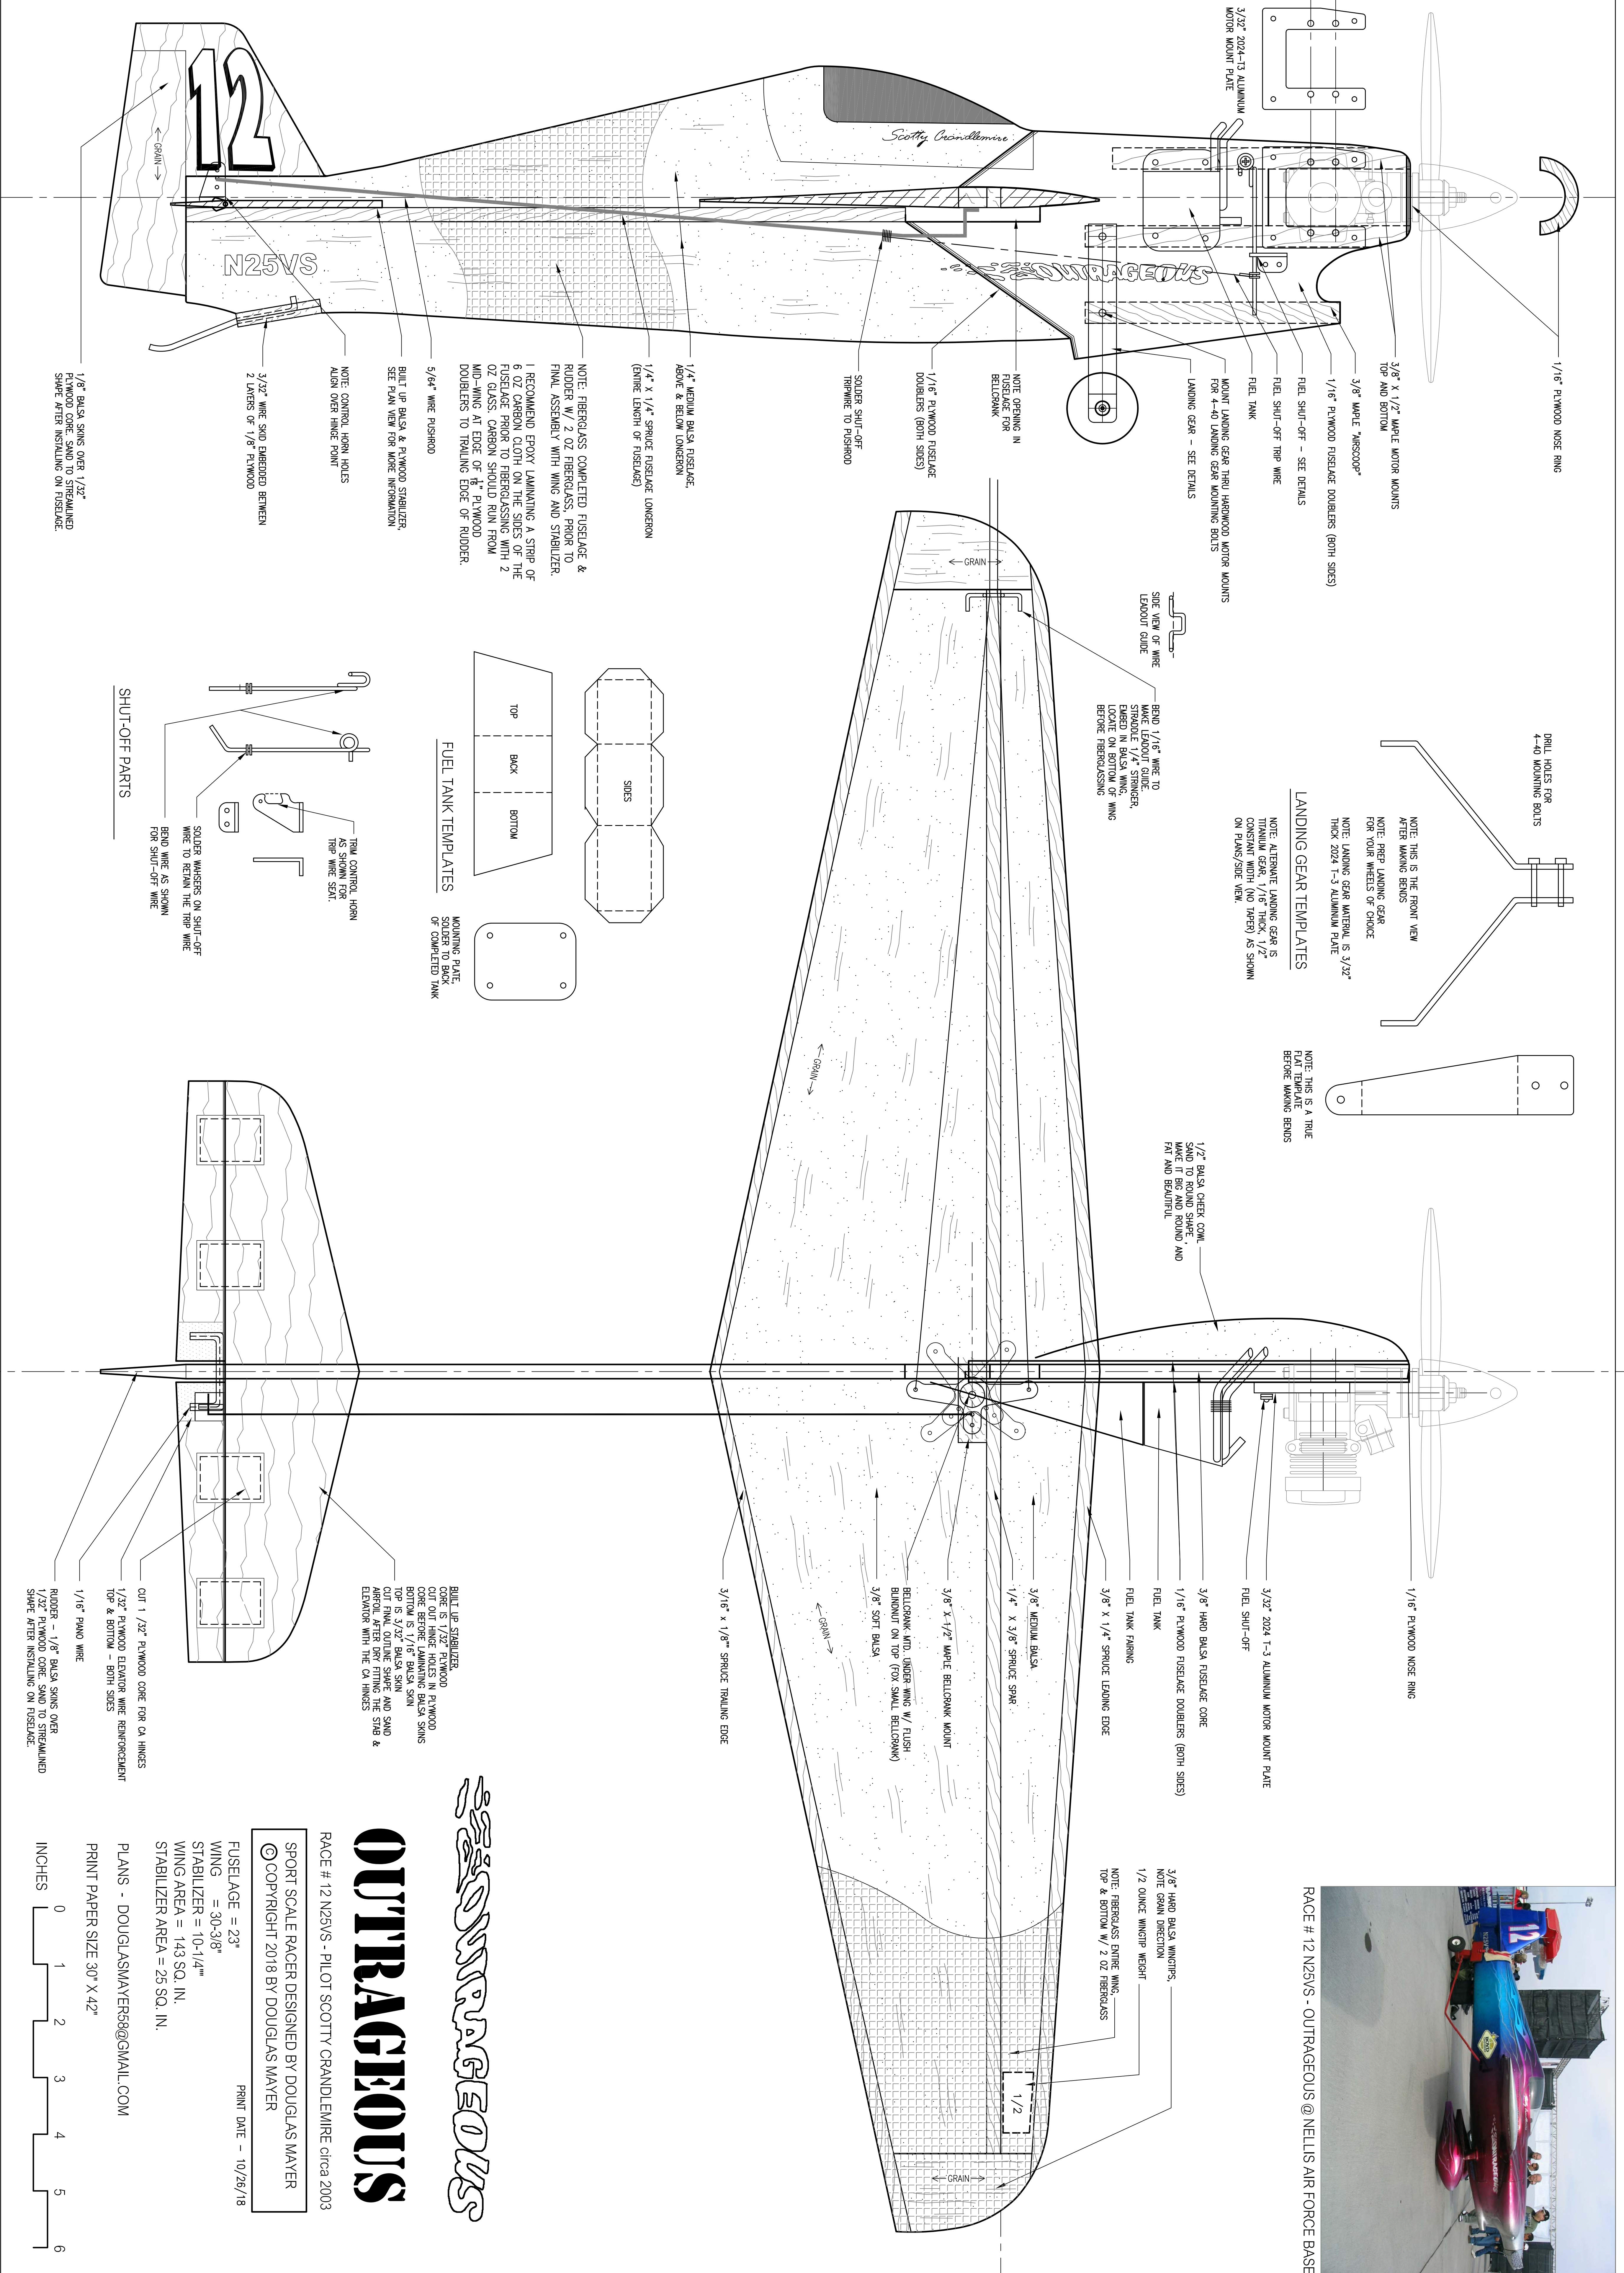

RACE # 12 N25VS - OUTRAGEOUS @ NELLIS AIR FORCE BASE

DOUGLASMAYER

OUTRAGEOUS

RACE # 12 N25VS - PILOT SCOTTY GRANDEMIRE circa 2003

SPORT SCALE RACER DESIGNED BY DOUGLAS MAYER

© COPYRIGHT 2018 BY DOUGLAS MAYER

PRINT DATE - 10/26/18

FUSELAGE = 23"

WING = 30-3/8"

STABILIZER = 10-1/4"

WING AREA = 143 SQ. IN.

STABILIZER AREA = 25 SQ. IN.

PLANS - DOUGLASMAYER55@GMAIL.COM

PRINT PAPER SIZE 30" X 42"

INCHES 0 1 2 3 4 5 6