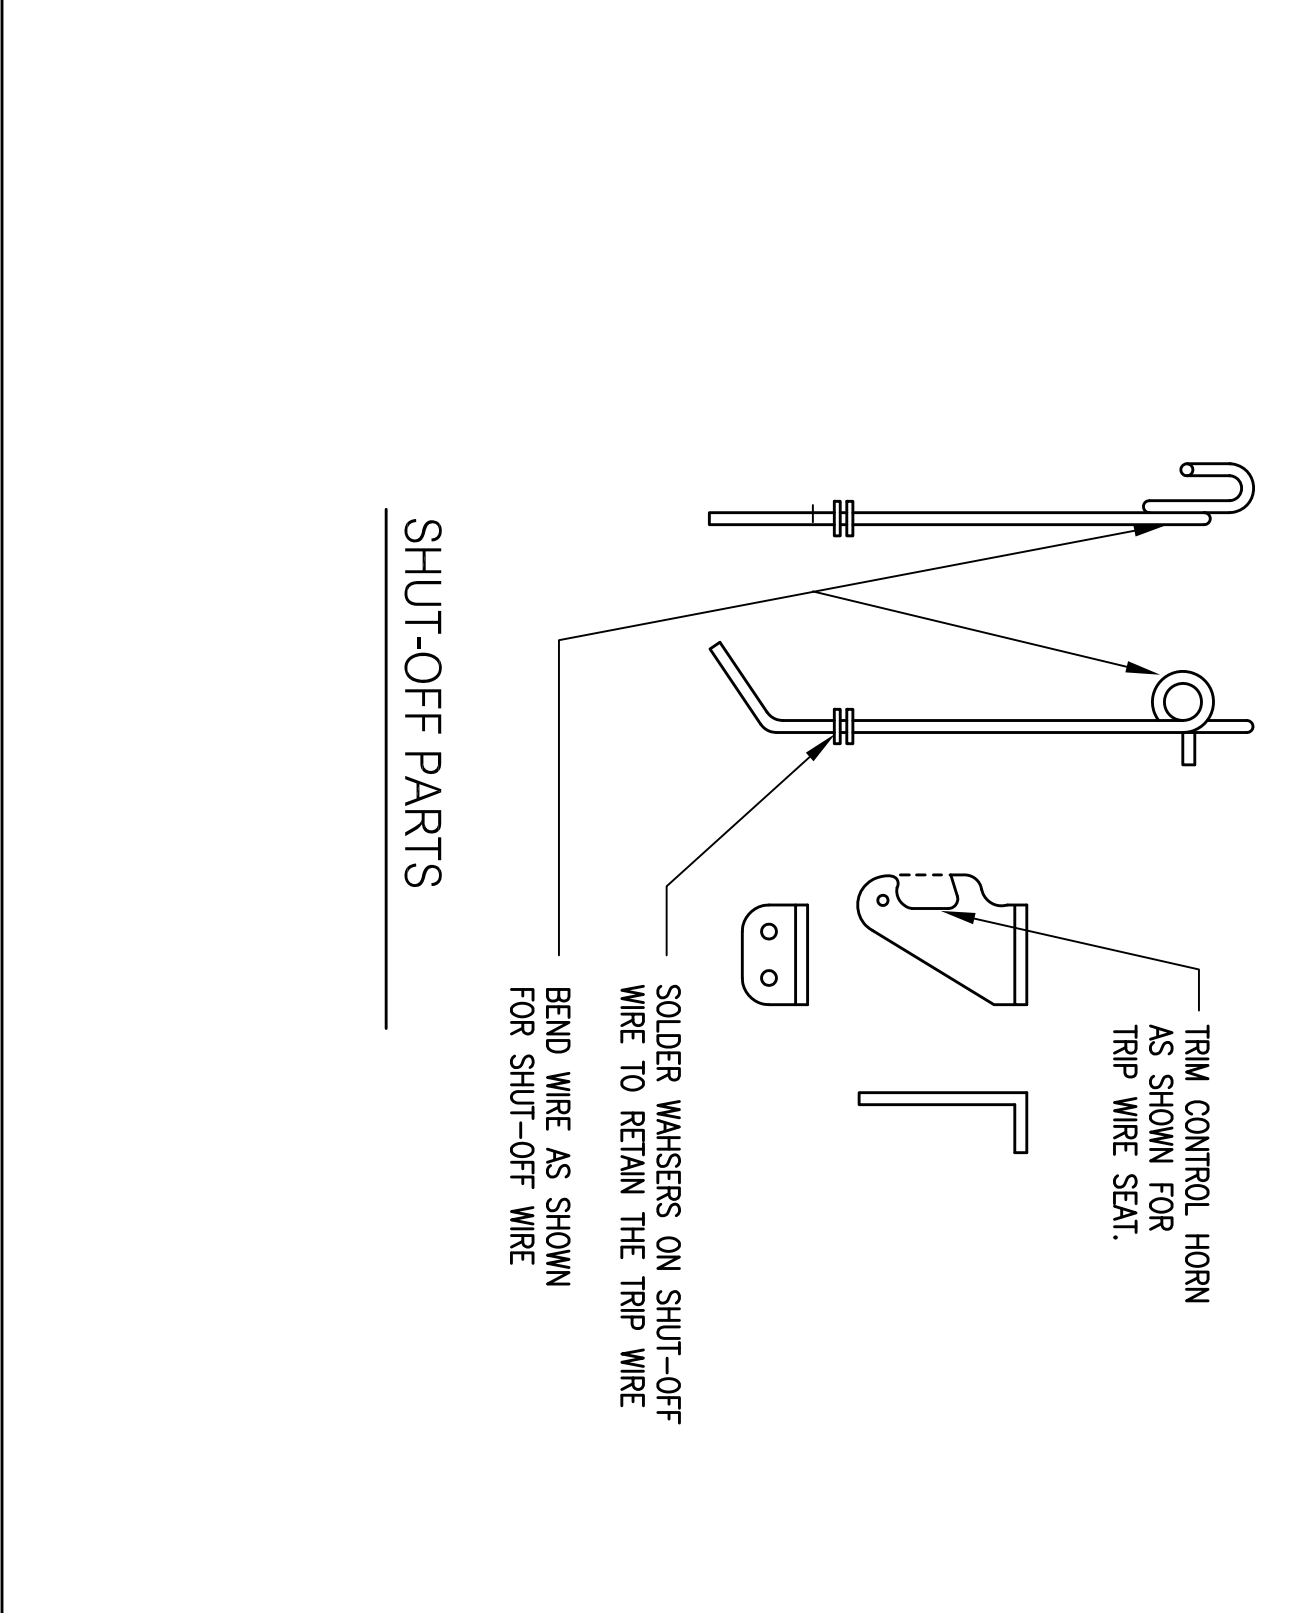

RACE # 12 N25VS - OUTRAGEOUS @ NELLIS AIR FORCE BASE

DOUGLASMAYER

OUTRAGEOUS

RACE # 12 N25VS - PILOT SCOTTY GRANDEMIRE circa 2003

SPORT SCALE RACER DESIGNED BY DOUGLAS MAYER

© COPYRIGHT 2018 BY DOUGLAS MAYER

PRINT DATE - 10/26/18

FUSELAGE = 23"

WING = 30-3/8"

STABILIZER = 10-1/4"

WING AREA = 143 SQ. IN.

STABILIZER AREA = 25 SQ. IN.

PLANS - DOUGLASMAYER55@GMAIL.COM

PRINT PAPER SIZE 30" X 42"

INCHES 0 1 2 3 4 5 6