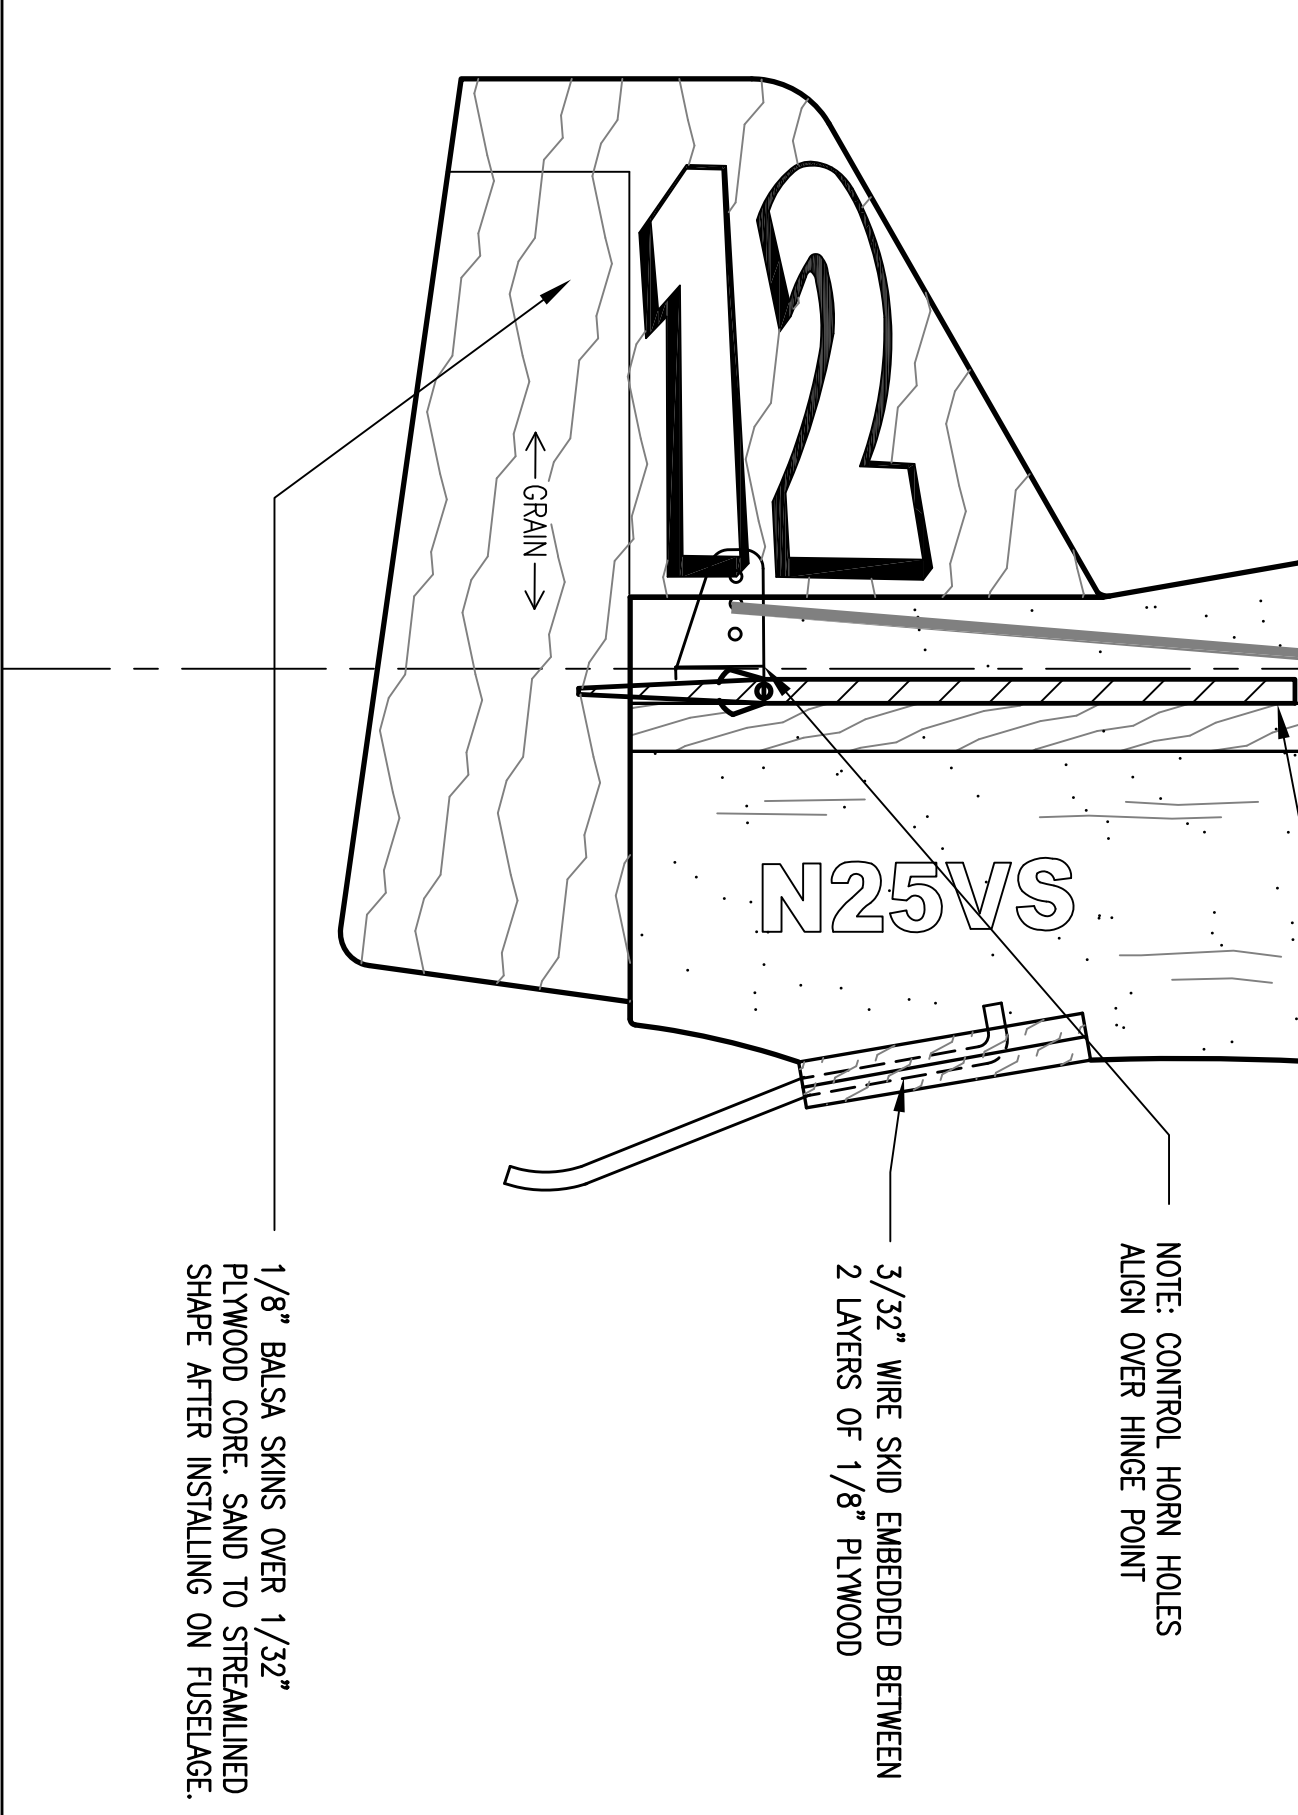

RACE # 12 N25VS - OUTRAGEOUS @ NELLIS AIR FORCE BASE

DOUGLASMAYER

OUTRAGEOUS

RACE # 12 N25VS - PILOT SCOTTY GRANDEMIRE circa 2003

SPORT SCALE RACER DESIGNED BY DOUGLAS MAYER

© COPYRIGHT 2018 BY DOUGLAS MAYER

PRINT DATE - 10/26/18

FUSELAGE = 23"

WING = 30-3/8"

STABILIZER = 10-1/4"

WING AREA = 143 SQ. IN.

STABILIZER AREA = 25 SQ. IN.

PLANS - DOUGLASMAYER55@GMAIL.COM

PRINT PAPER SIZE 30" X 42"

INCHES 0 1 2 3 4 5 6